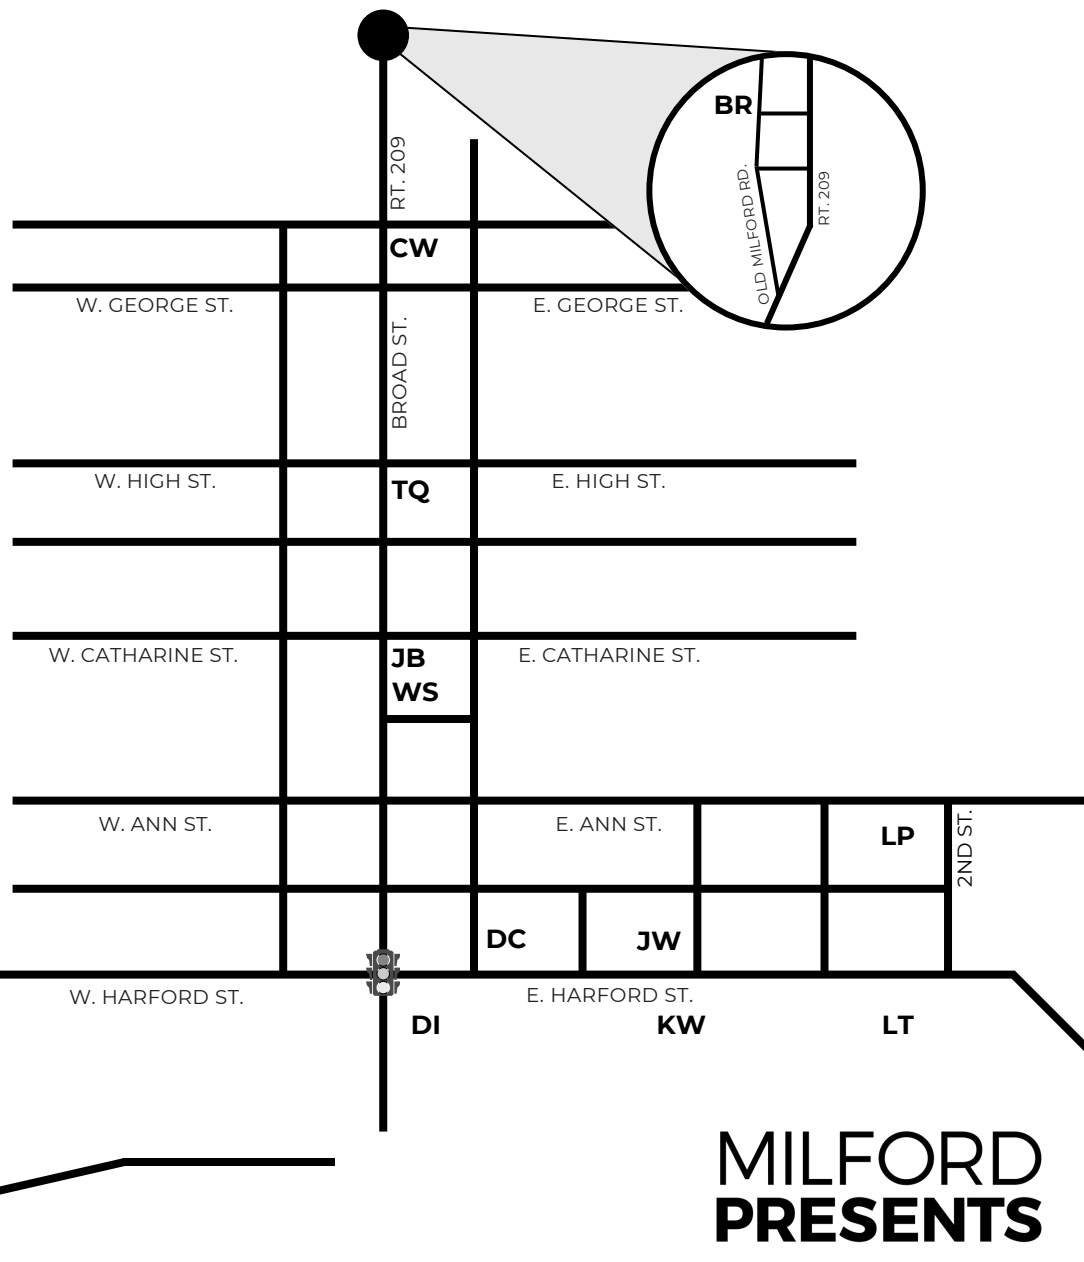

SEPTEMBERFEST

Saturday, September 21

THANK YOU TO OUR SPONORS

Free on the streets of Milford, PA
www.milfordpa.us

MILFORD PRESENTS

SEPTEMBERFEST SCHEDULE

SATURDAY, SEPTEMBER 21

12 pm - 2 pm	Chris Raabe Blues, Rock Funk, Soul Jive Garage Bar JB
12 pm - 2 pm	The Cruzadors Multi Genre Milford Pet Supply MP
12 pm - 3 pm	Dan Krochmal Acoustic Rock Apple Valley Restaurant AV
12:30 pm - 3 pm	Rockin' Horn Band Swing Davis R. Chant Realtors DC
1 pm - 1:45 pm	Kenny Curcio New Age Country Back Road Brewing Co. BR
1 pm - 3 pm	Al Pitrelli & Chloe Lowery Multi Genre Keller Williams Milford KW
1 pm - 3 pm	Leo Berthiaume Acoustic Classic Rock Willow WS
1 pm - 4 pm	The Arborline Folk and Rock Duo Log Tavern Brewing LT
2 pm - 6 pm	Big Things Classic Rock Dimmick Inn DI
3 pm - 6 pm	Nowhere Slow Rock Jive Garage Bar JB
3 pm - 6 pm	The BriTles Beatles Tribute John H. Wallace House JW
3 pm - 8 pm	Dead Level Jam Band Milford Pet Supply MP
3:30 pm - 5:30 pm	Panama Dead New Riders of the Purple Sage Tribute Back Road Brewing Co. BR
5 pm - 8 pm	Roy Ramos Flamenco La Posada & Felix's Cantina LP
5 pm - 8 pm	Jeremy Langdale Rock Tom Quick Inn & Restaurant TQ
5 pm - 8 pm	No Promises 90's Alt Modern Rock Log Tavern Brewing LT
5 pm - 9 pm	Francie Moon, Crusasis, Black Raddish Rock Cafe Wren CW
6:30 pm - 9:30 pm	Whiskey Crossing Country, Rock, Blues Back Road Brewing Co. BR