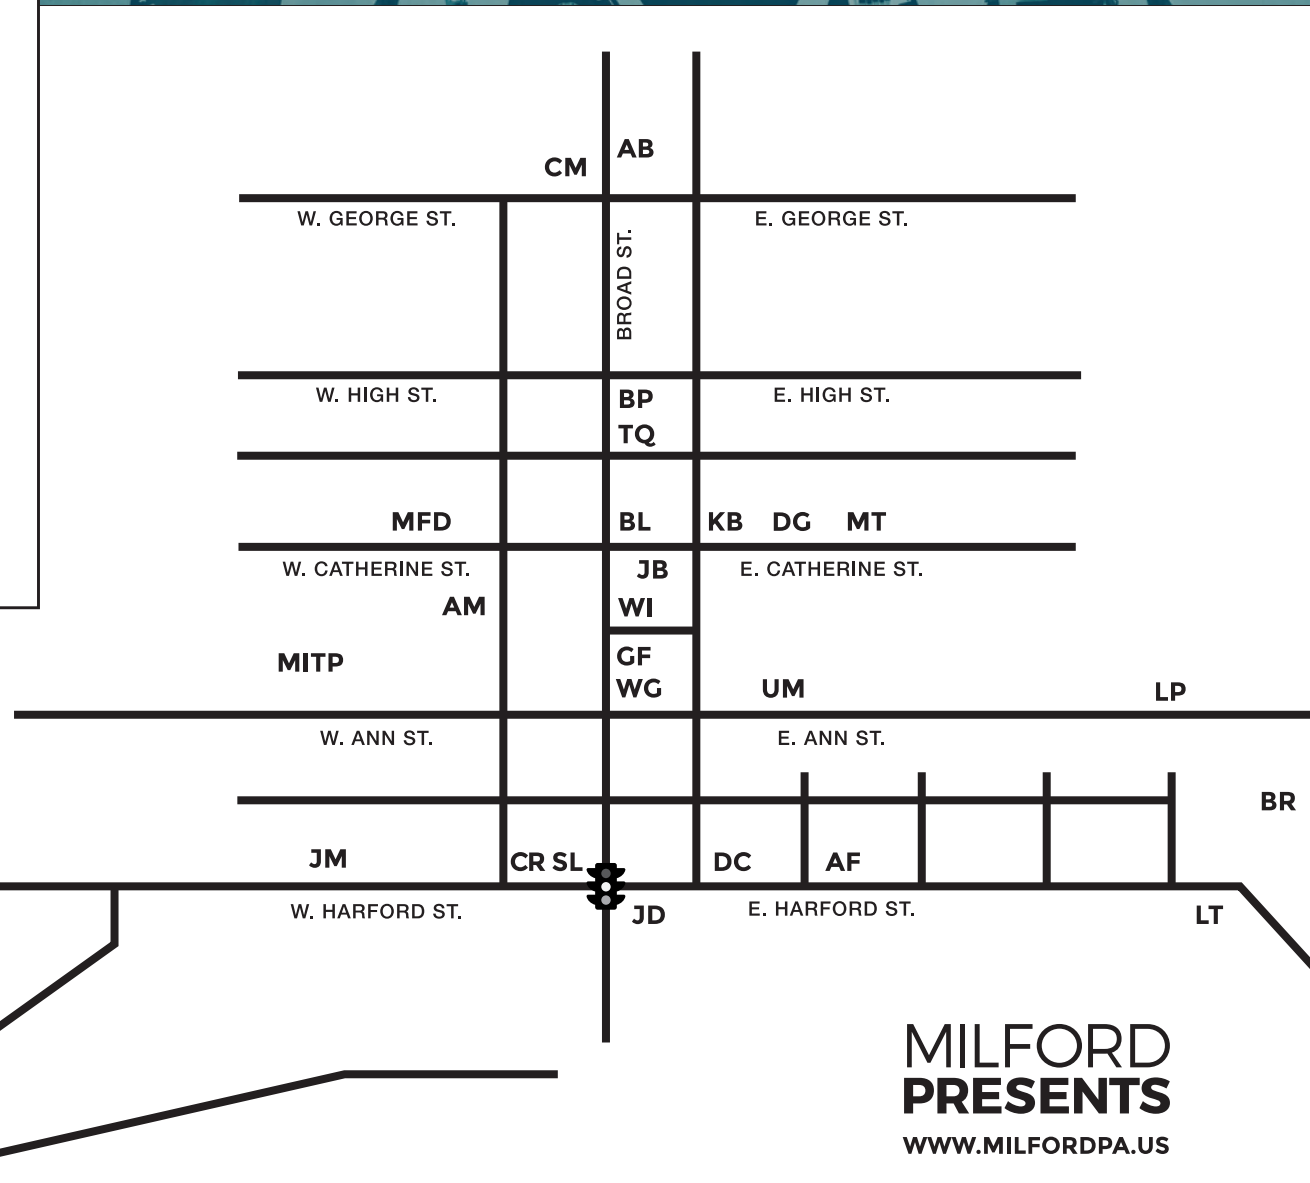

**20
TH**
ANNIVERSARY

2022 MILFORD MUSIC FEST

June 10-12, 2022 Free on the streets of Milford, PA!

THANK YOU TO OUR SPONSORS:

KARENINA'S BOUTIQUE

MILFORD PRESENTS
WWW.MILFORDPA.US

SCHEDULE

FRIDAY, JUNE 10TH